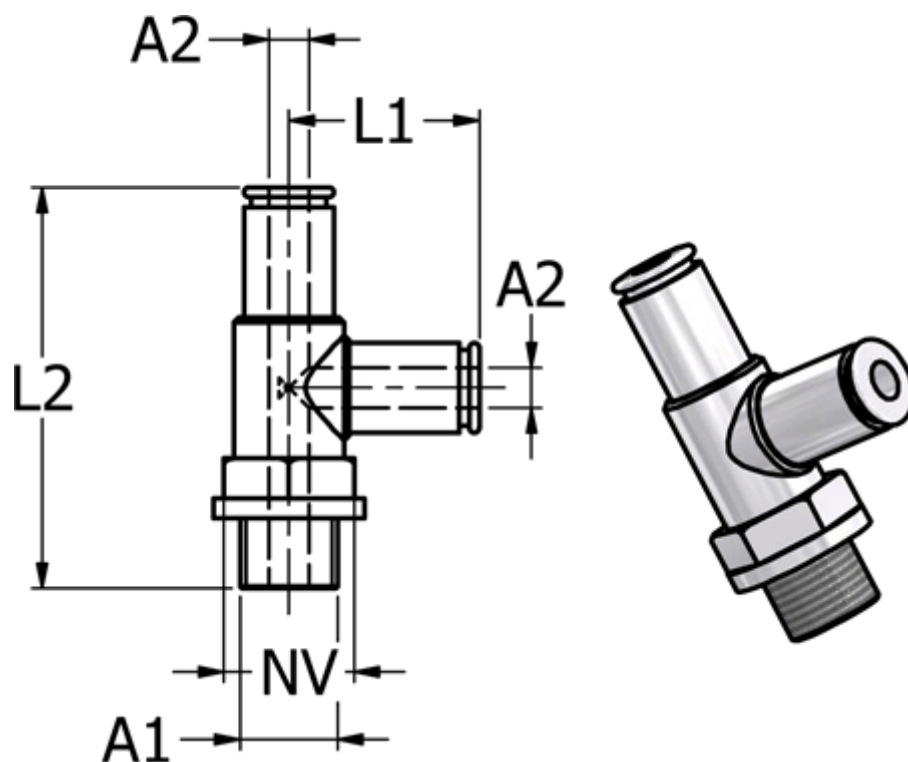

Data Sheet

Article number: 5868620148

Description: Metal Push-in fitting 862.014-8, Ø8 / Ø8 / G 1/4"
Tee with FPM O-ring

Measures

Ext. hose diameter A2	= 8
L1	= 23
L2	= 47
NV	= 13
Thread A1	= G 1/4"